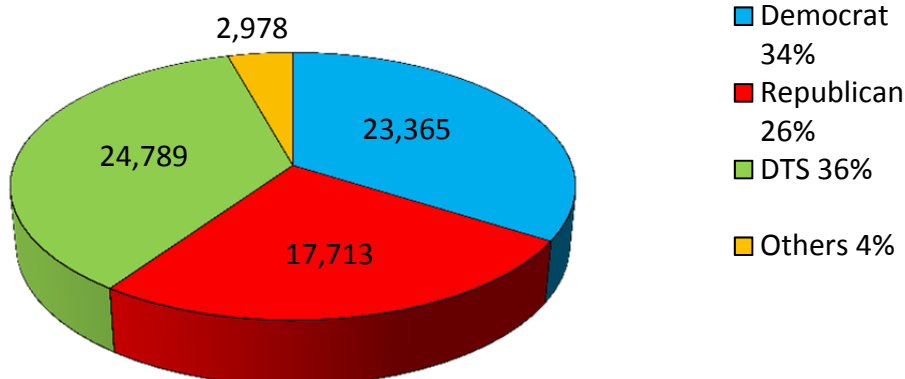

# New Registered Voters by Party Statewide and San Juan County

**New Voters Statewide, 2000**  
Total 63,183

**New Voters in San Juan County, 2000**  
Total 2,983

**New Voters Statewide, 2004**  
Total 146,993

**New Voters in San Juan County, 2004**  
Total 8,629

**New Voters Statewide, 2008**  
Total 107,105

**New Voters in San Juan County, 2008**  
Total 4,941

**New Voters Statewide, 2012**  
Total 68,845

**New Voters in San Juan County, 2012**  
Total 3,721