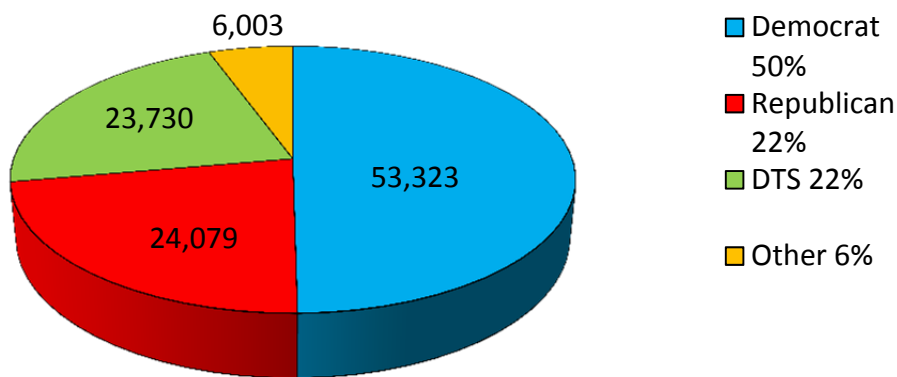

# New Registered Voters by Party Statewide and San Juan County

**New Voters Statewide, 2000**  
Total 63,183

**New Voters in San Juan County, 2000**  
Total 2,983

**New Voters Statewide, 2004**  
Total 146,993

**New Voters in San Juan County, 2004**  
Total 8,629

**New Voters Statewide, 2008**  
Total 107,105

**New Voters in San Juan County, 2008**  
Total 4,941

**New Voters Statewide, 2012**  
Total 68,845

**New Voters in San Juan County, 2012**  
Total 3,721