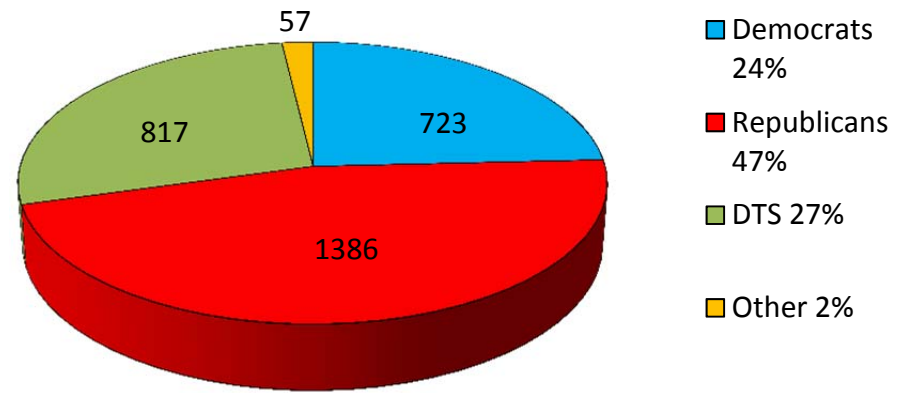

# New Registered Voters by Party Statewide and San Juan County

**New Voters Statewide, 2000**  
Total 63,183

**New Voters in San Juan County, 2000**  
Total 2,983

**New Voters Statewide, 2004**  
Total 146,993

**New Voters in San Juan County, 2004**  
Total 8,629

**New Voters Statewide, 2008**  
Total 107,105

**New Voters in San Juan County, 2008**  
Total 4,941

**New Voters Statewide, 2012**  
Total 68,845

**New Voters in San Juan County, 2012**  
Total 3,721