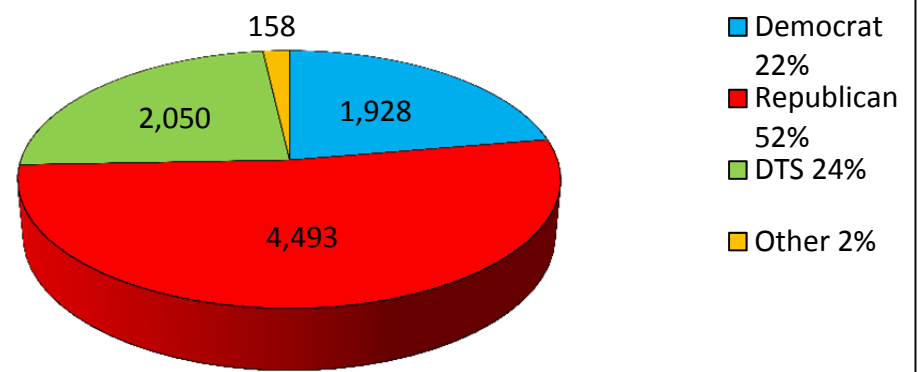

# New Registered Voters by Party Statewide and San Juan County

**New Voters Statewide, 2000**  
Total 63,183

**New Voters in San Juan County, 2000**  
Total 2,983

**New Voters Statewide, 2004**  
Total 146,993

**New Voters in San Juan County, 2004**  
Total 8,629

**New Voters Statewide, 2008**  
Total 107,105

**New Voters in San Juan County, 2008**  
Total 4,941

**New Voters Statewide, 2012**  
Total 68,845

**New Voters in San Juan County, 2012**  
Total 3,721