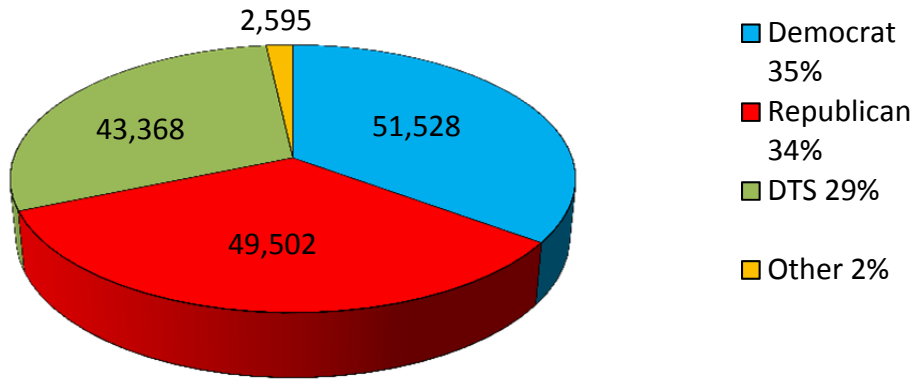

# New Registered Voters by Party Statewide and San Juan County

**New Voters Statewide, 2000**  
Total 63,183

**New Voters in San Juan County, 2000**  
Total 2,983

**New Voters Statewide, 2004**  
Total 146,993

**New Voters in San Juan County, 2004**  
Total 8,629

**New Voters Statewide, 2008**  
Total 107,105

**New Voters in San Juan County, 2008**  
Total 4,941

**New Voters Statewide, 2012**  
Total 68,845

**New Voters in San Juan County, 2012**  
Total 3,721