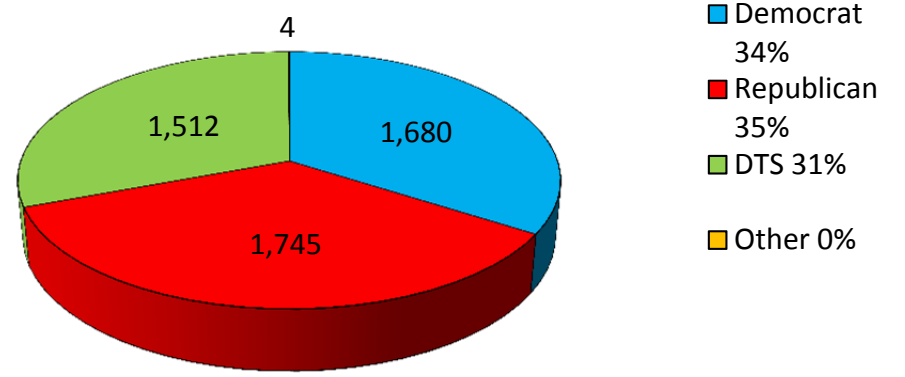

# New Registered Voters by Party Statewide and San Juan County

**New Voters Statewide, 2000**  
Total 63,183

**New Voters in San Juan County, 2000**  
Total 2,983

**New Voters Statewide, 2004**  
Total 146,993

**New Voters in San Juan County, 2004**  
Total 8,629

**New Voters Statewide, 2008**  
Total 107,105

**New Voters in San Juan County, 2008**  
Total 4,941

**New Voters Statewide, 2012**  
Total 68,845

**New Voters in San Juan County, 2012**  
Total 3,721