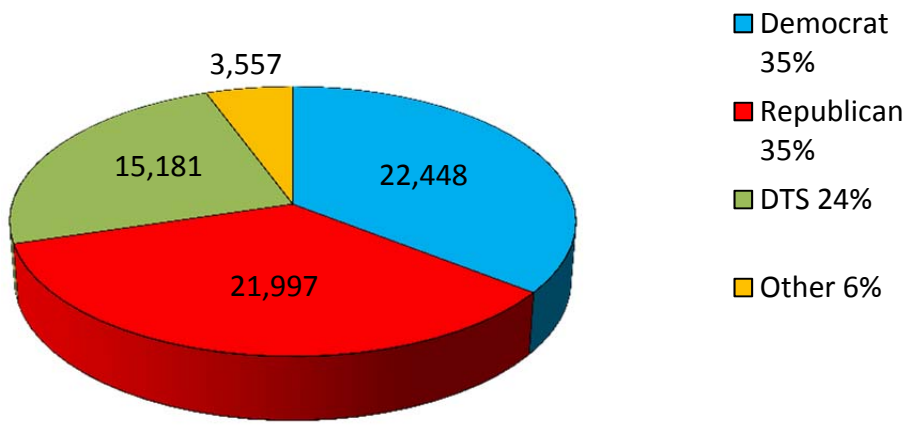

# New Registered Voters by Party Statewide and San Juan County

**New Voters Statewide, 2000**  
Total 63,183

**New Voters in San Juan County, 2000**  
Total 2,983

**New Voters Statewide, 2004**  
Total 146,993

**New Voters in San Juan County, 2004**  
Total 8,629

**New Voters Statewide, 2008**  
Total 107,105

**New Voters in San Juan County, 2008**  
Total 4,941

**New Voters Statewide, 2012**  
Total 68,845

**New Voters in San Juan County, 2012**  
Total 3,721