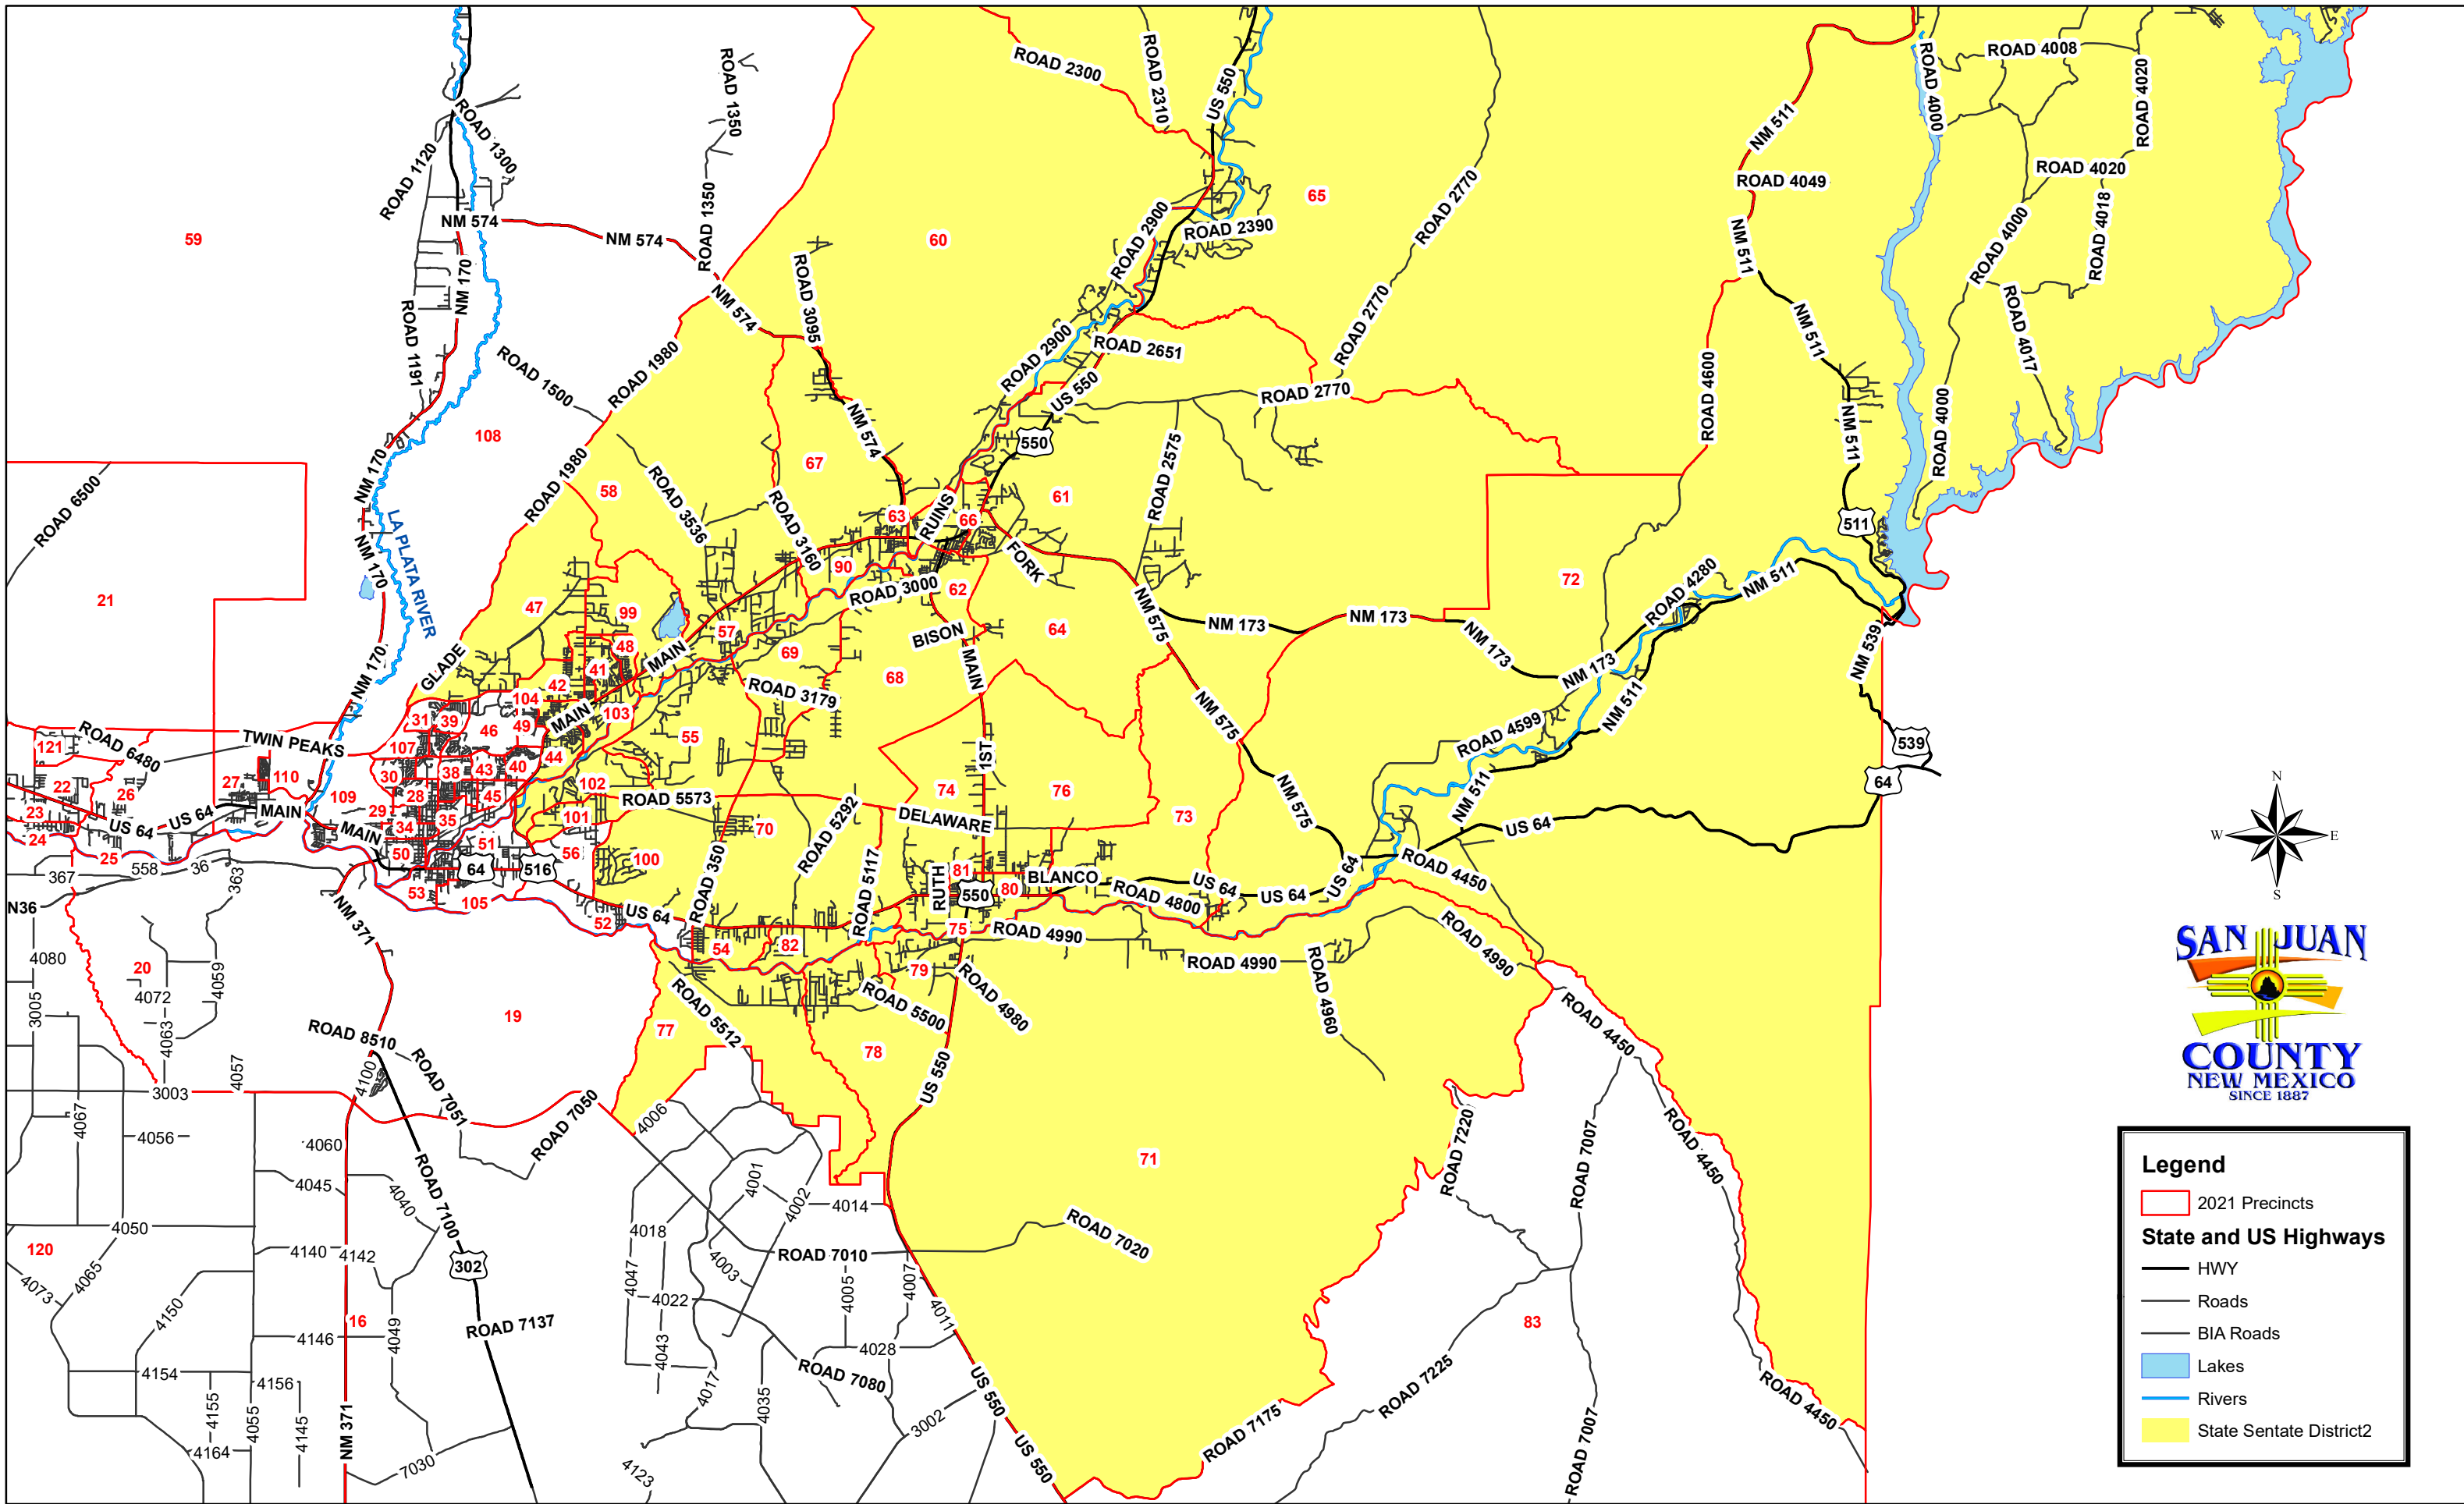

# State Senate District 2

**SAN JUAN**  
COUNTY  
NEW MEXICO  
SINCE 1887

**Legend**

- 2021 Precincts
- State and US Highways**
  - HWY
  - Roads
  - BIA Roads
  - Lakes
  - Rivers
  - State Senate District 2