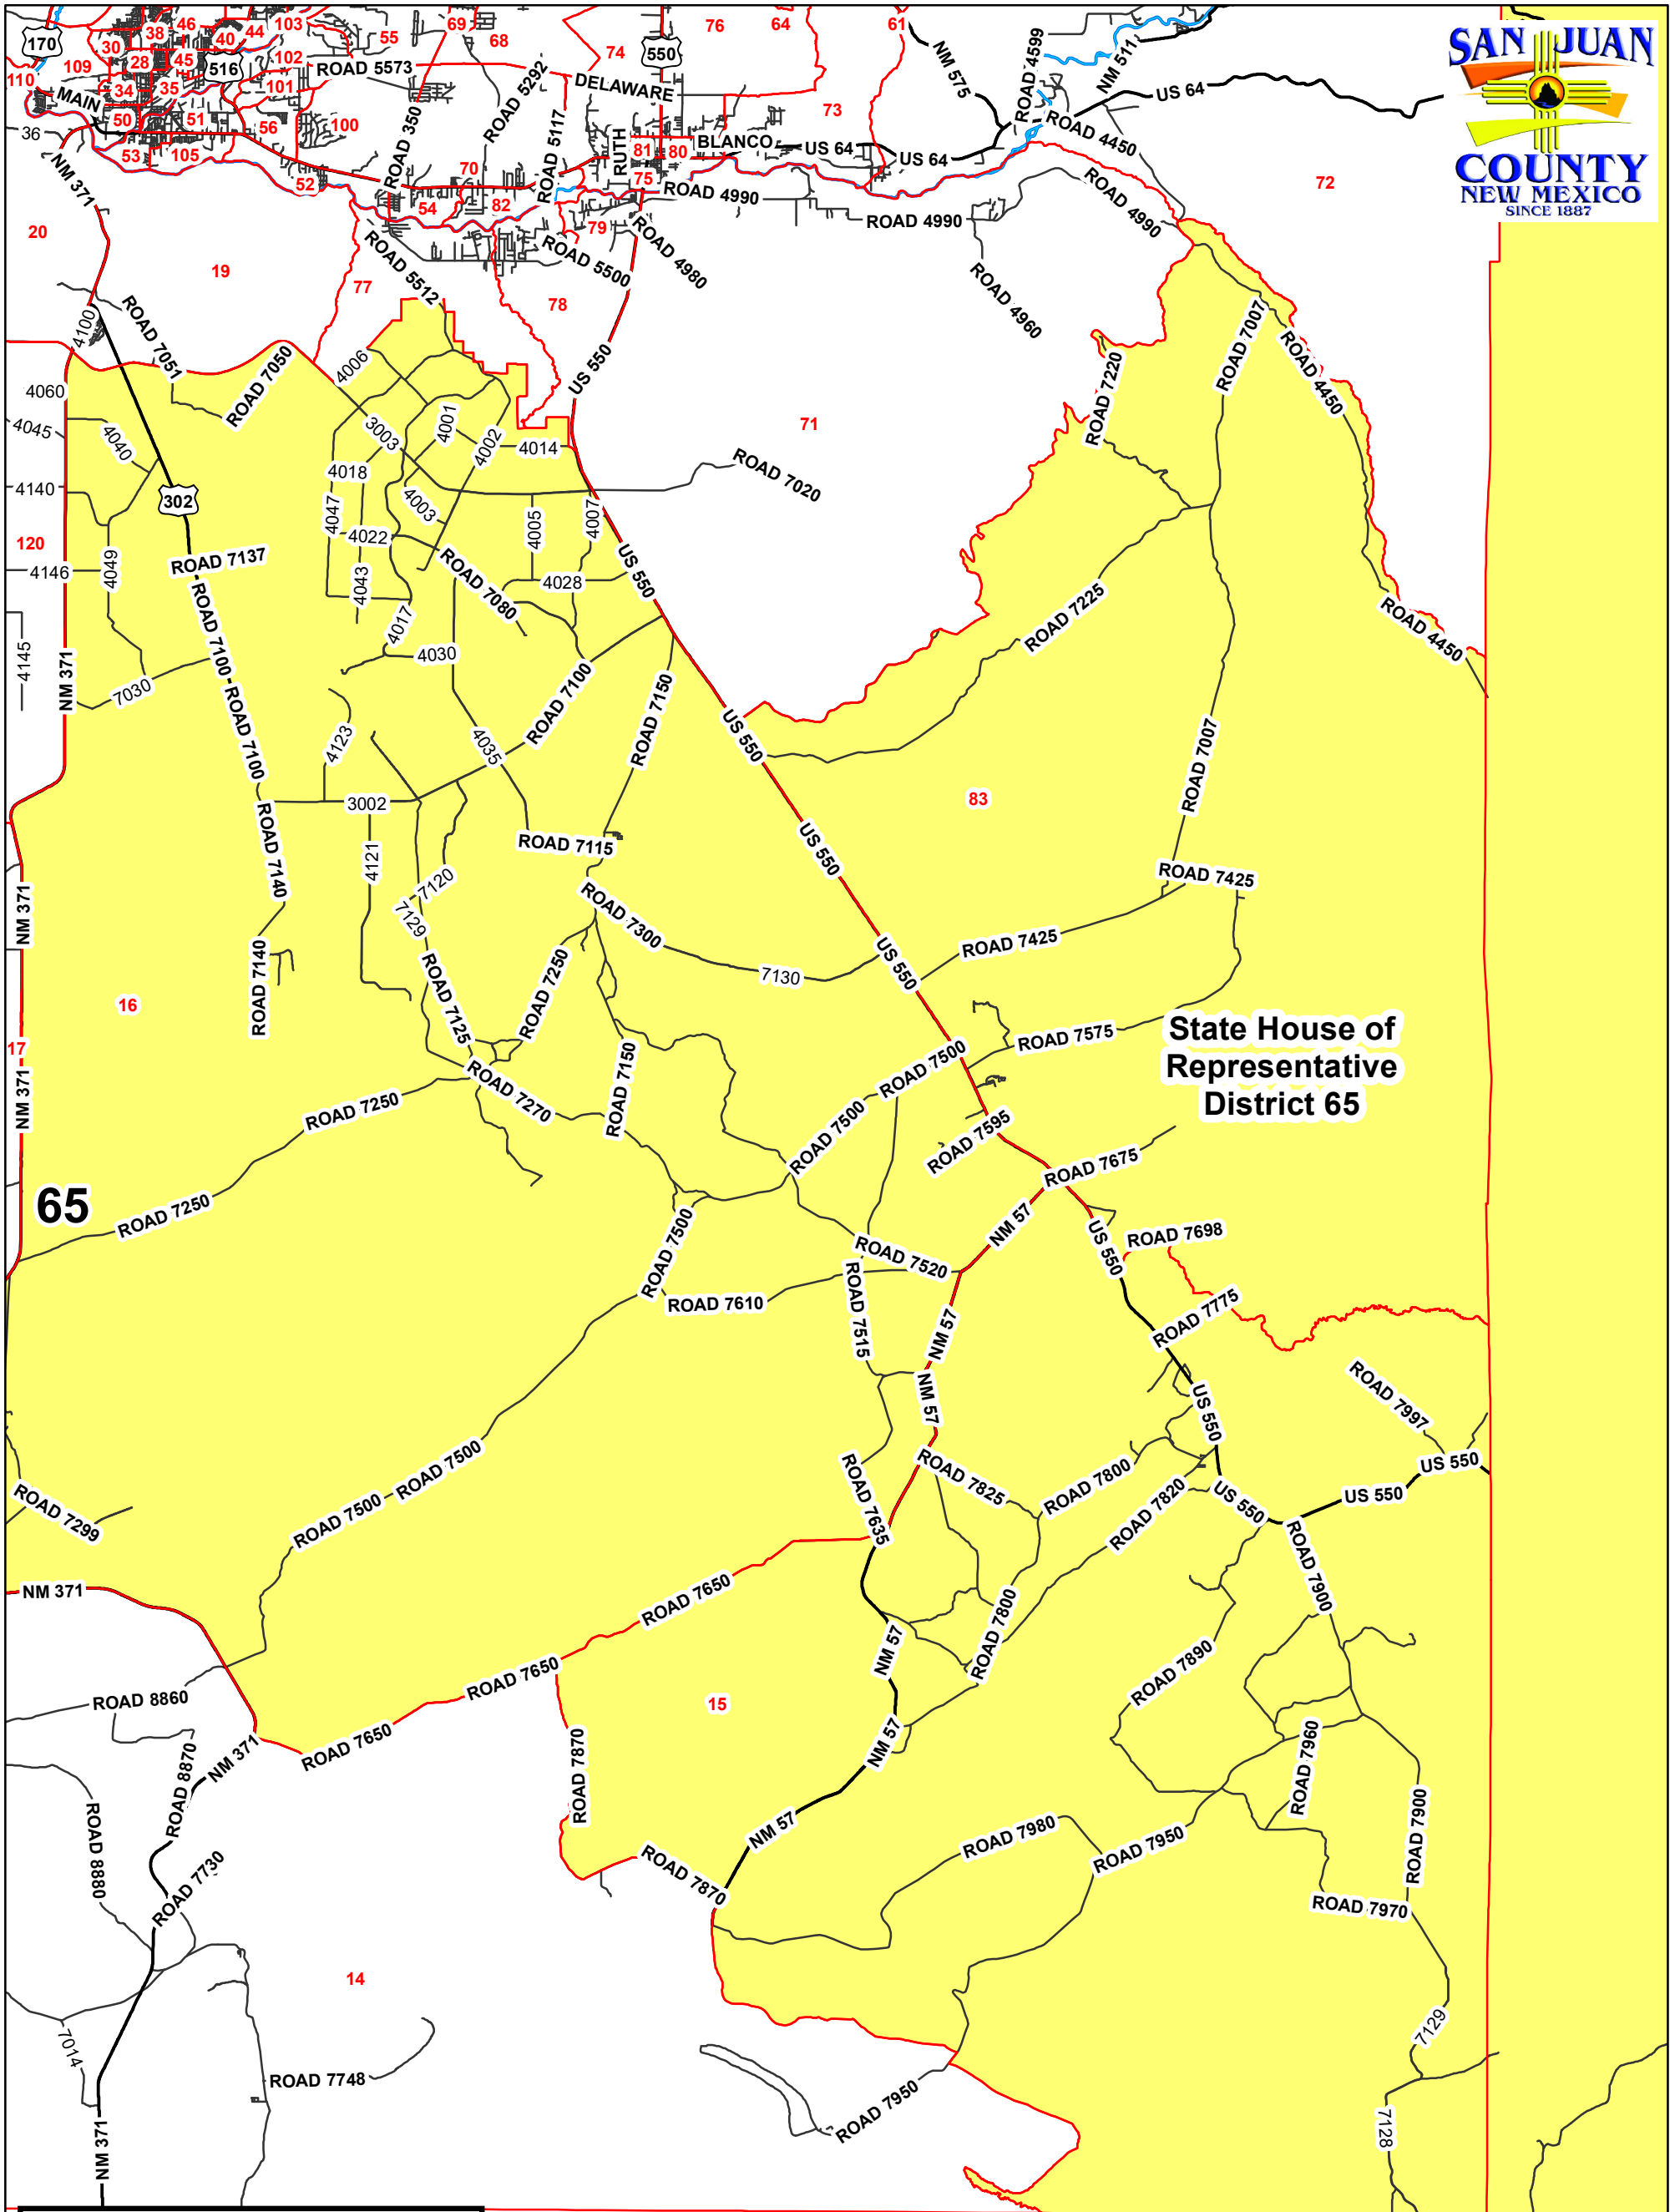

State House of Representative District #65

Legend

- 2021 Precincts
- State and US Highways**
- HWY
- Roads
- BIA Roads
- Lakes
- Rivers
- State House of Representatives District 65