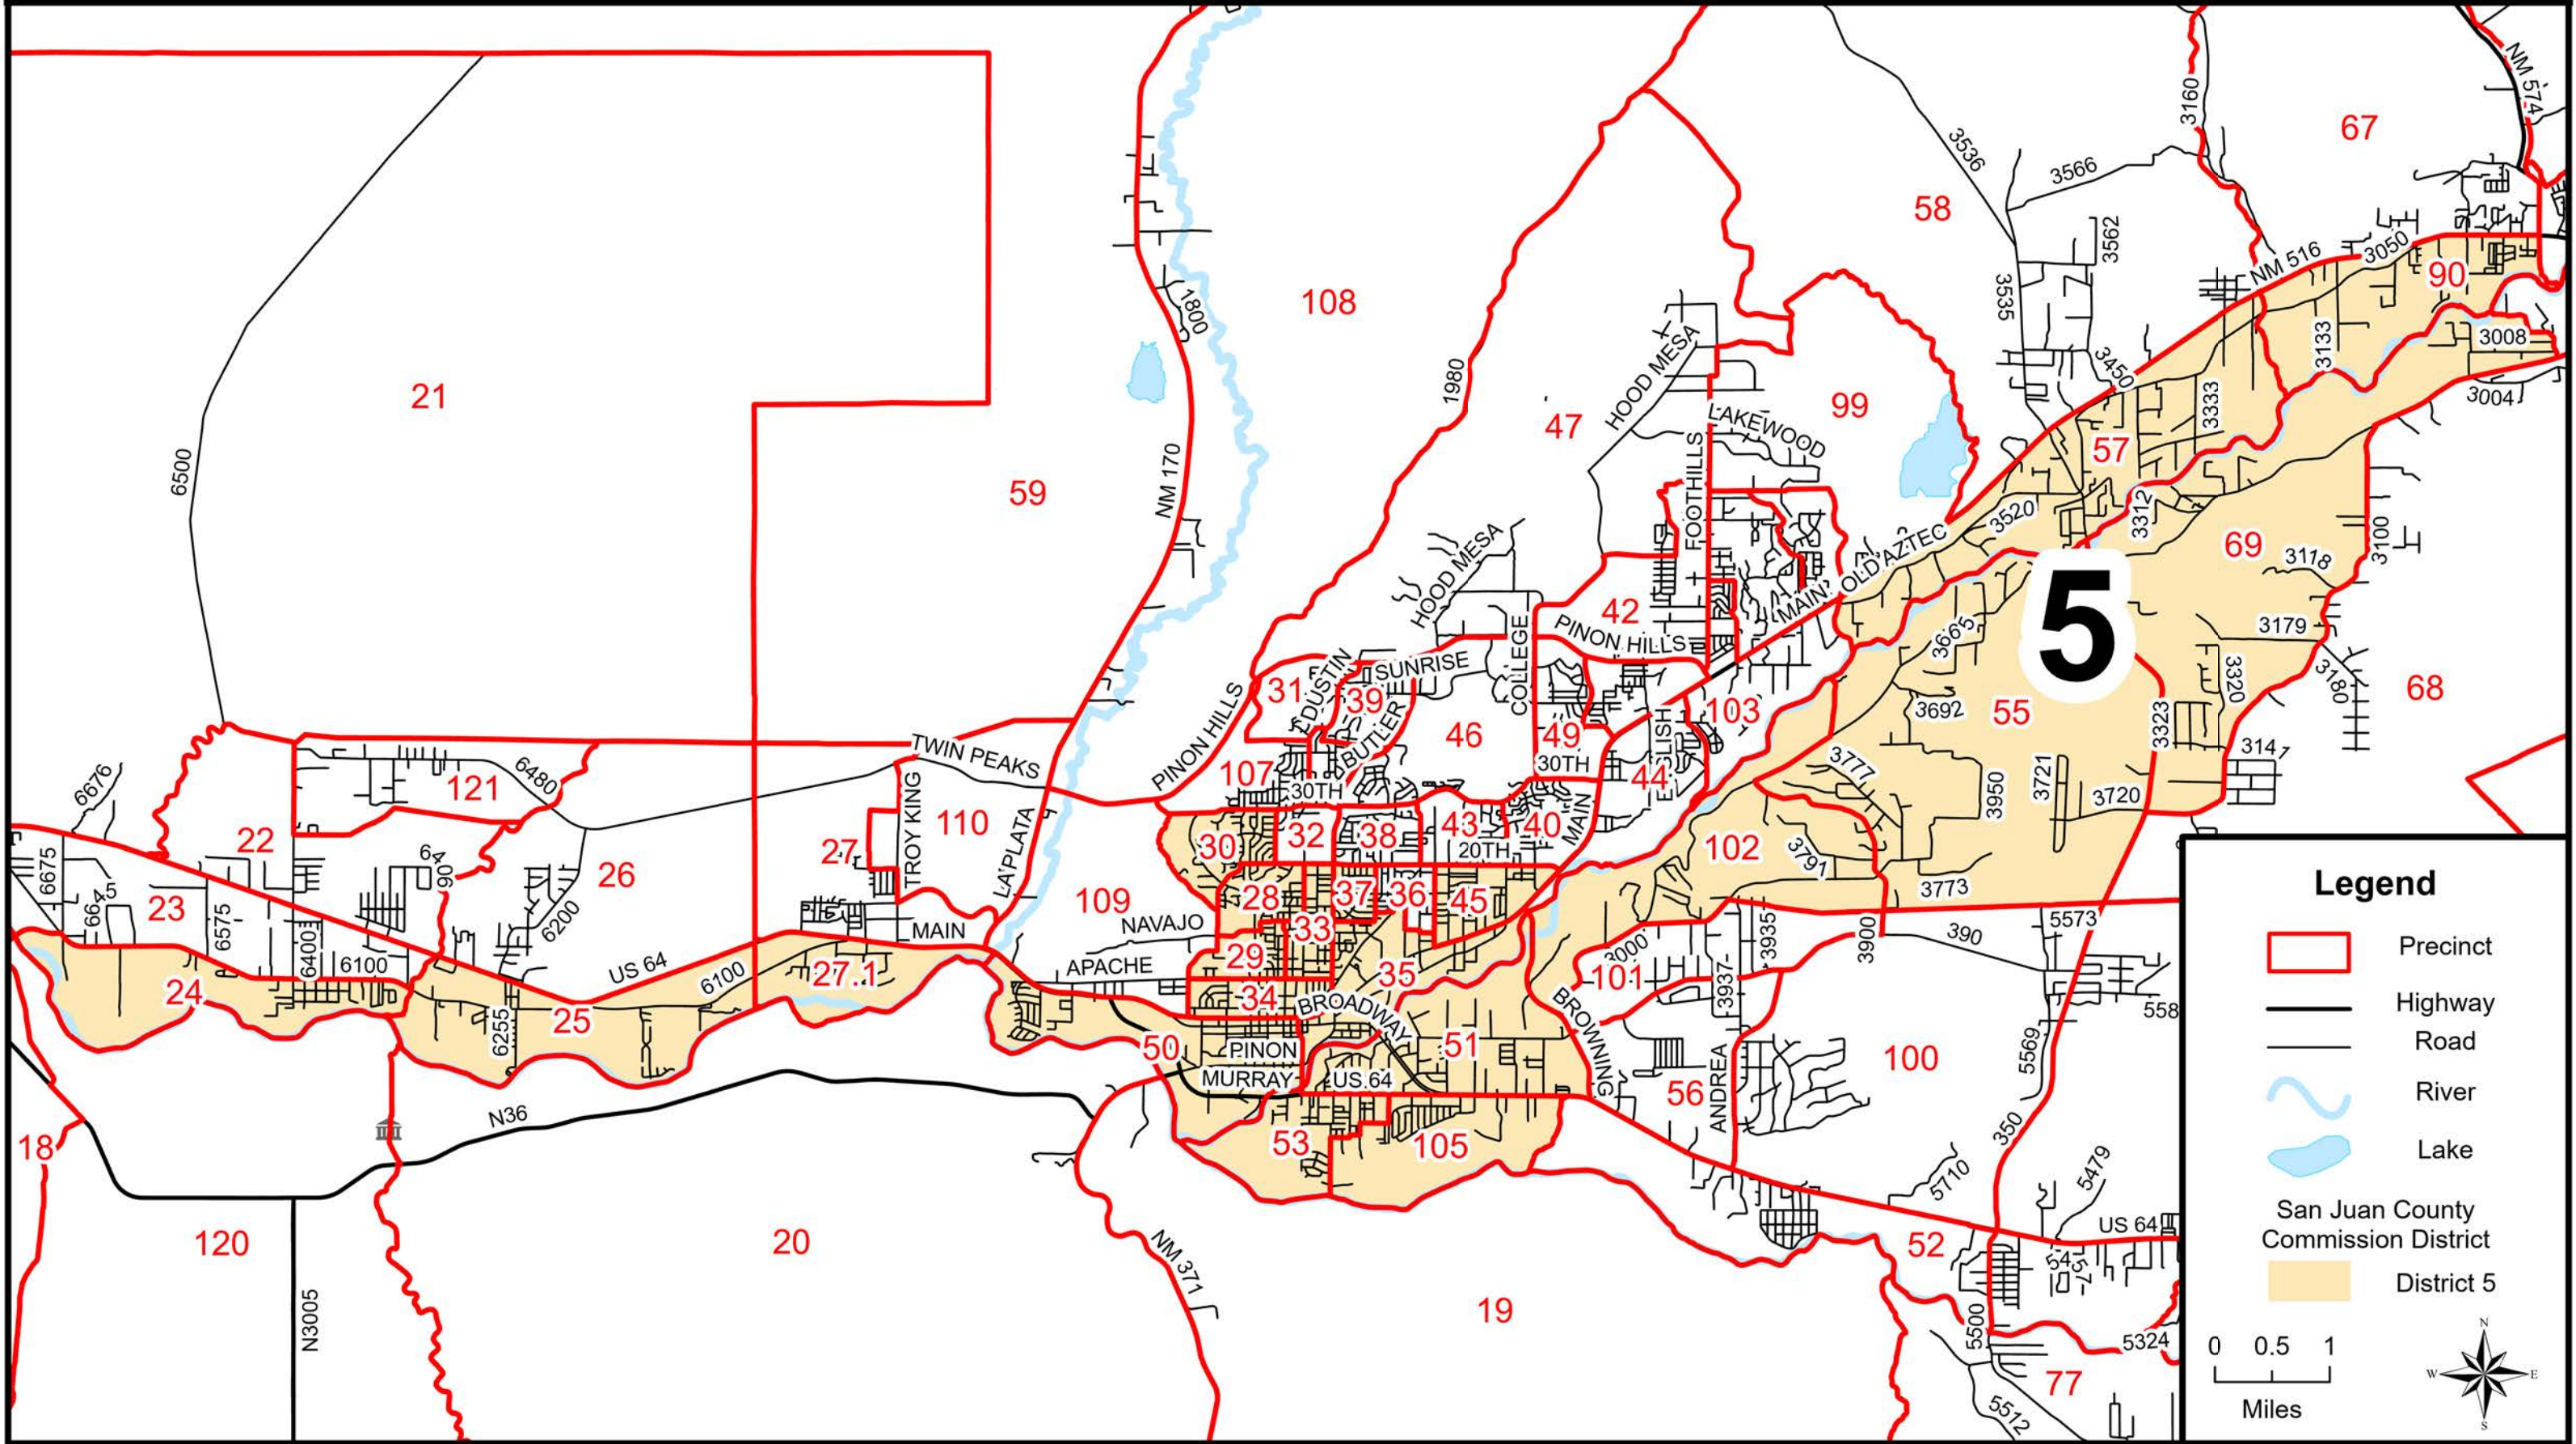

San Juan County Commission District 5

Legend

- Precinct
- Highway
- Road
- River
- Lake
- San Juan County Commission District 5

San Juan County Commission District 5

District 5

0 0.5 1
Miles